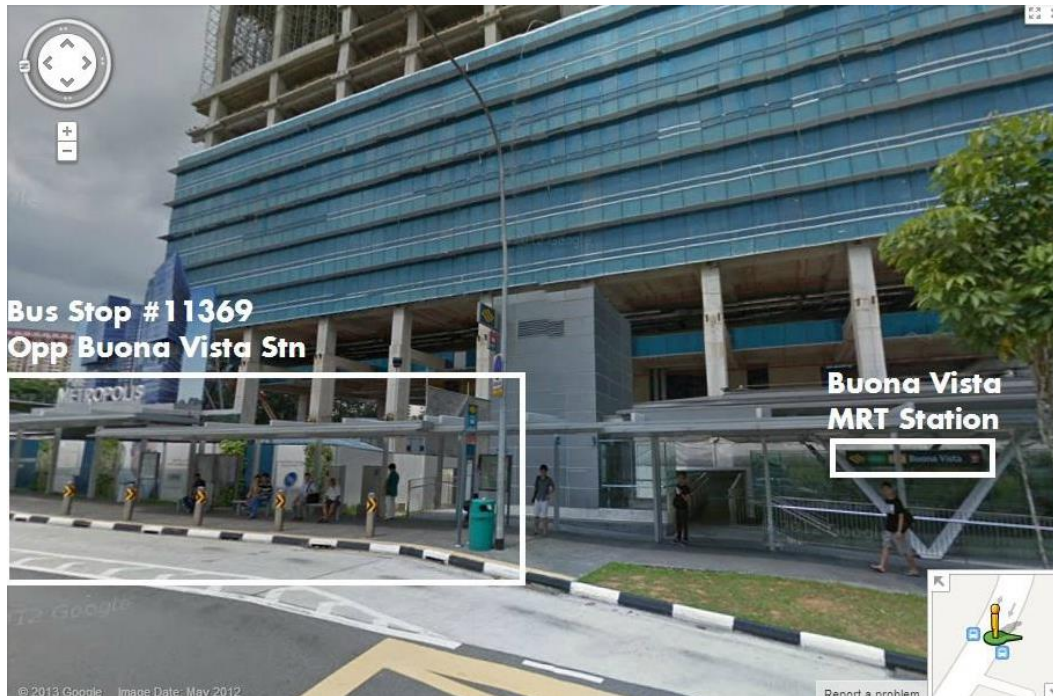

MRT

The nearest MRT to the Metropolis is the Buona Vista MRT Interchange, which is along both the East-West (Green) Line and the Circle (Orange) Line.

BY BUS

There are also two bus stops that access the Metropolis, as seen below.

Buses Available: From Bus Stop #11369 (Opposite Buona Vista Stn)

Bus Number	To	From
74	BUONA VISTA TER	HOUGANG CTRL INT
91	BUONA VISTA TER	(LOOP)
92	GHIM MOH TER	(LOOP)
95	KENT RIDGE TER	(LOOP)
191	BUONA VISTA TER	(LOOP)
196	BEDOK TEMP INT	CLEMENTI INT
198	BUKIT MERAH INT	BOON LAY INT
200	BUONA VISTA TER	(LOOP)