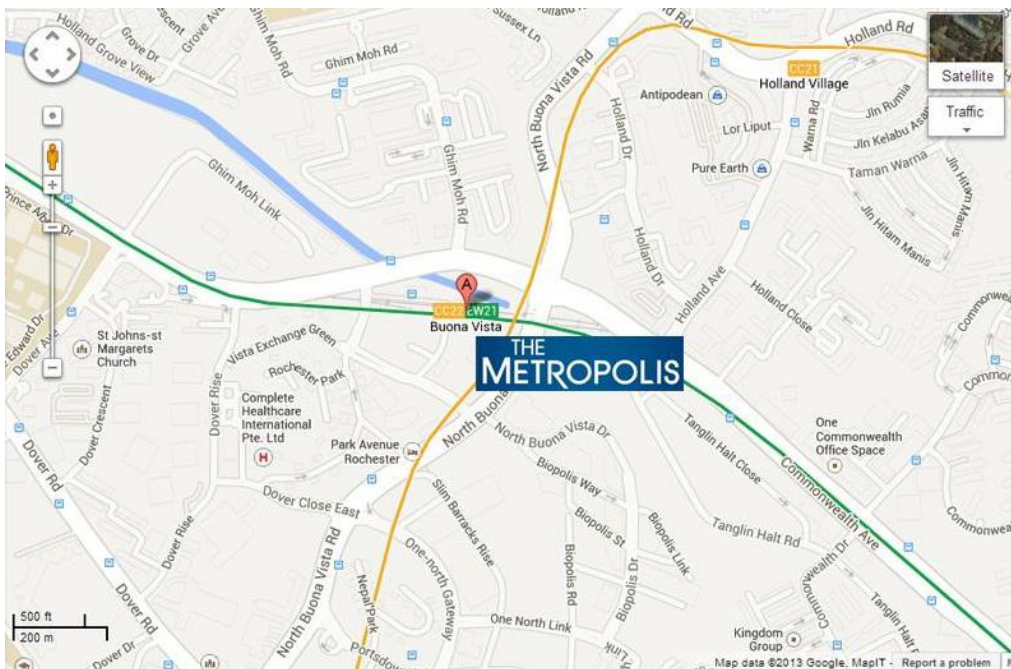

APPENDIX 1: INTERVIEW VENUE

SHELL EASTERN PETROLEUM (PTE) LTD

9 North Buona Vista Drive,
Tower 1 – Level 6 Reception
Singapore 138588

Tel: +65 6384 8000

MAP TO THE METROPOLIS

APPENDIX 2: TRANSPORT GUIDE TO THE METROPOLIS

MRT

The nearest MRT to the Metropolis is the Buona Vista MRT Interchange, which is along both the East-West (Green) Line and the Circle (Orange) Line.

BY BUS

There are also two bus stops that access the Metropolis, as seen below.

Buses Available: From Bus Stop #11369 (Opposite Buona Vista Stn)

Bus Number	To	From
74	BUONA VISTA TER	HOUGANG CTRL INT
91	BUONA VISTA TER	(LOOP)
92	GHIM MOH TER	(LOOP)
95	KENT RIDGE TER	(LOOP)
191	BUONA VISTA TER	(LOOP)
196	BEDOK TEMP INT	CLEMENTI INT
198	BUKIT MERAH INT	BOON LAY INT
200	BUONA VISTA TER	(LOOP)