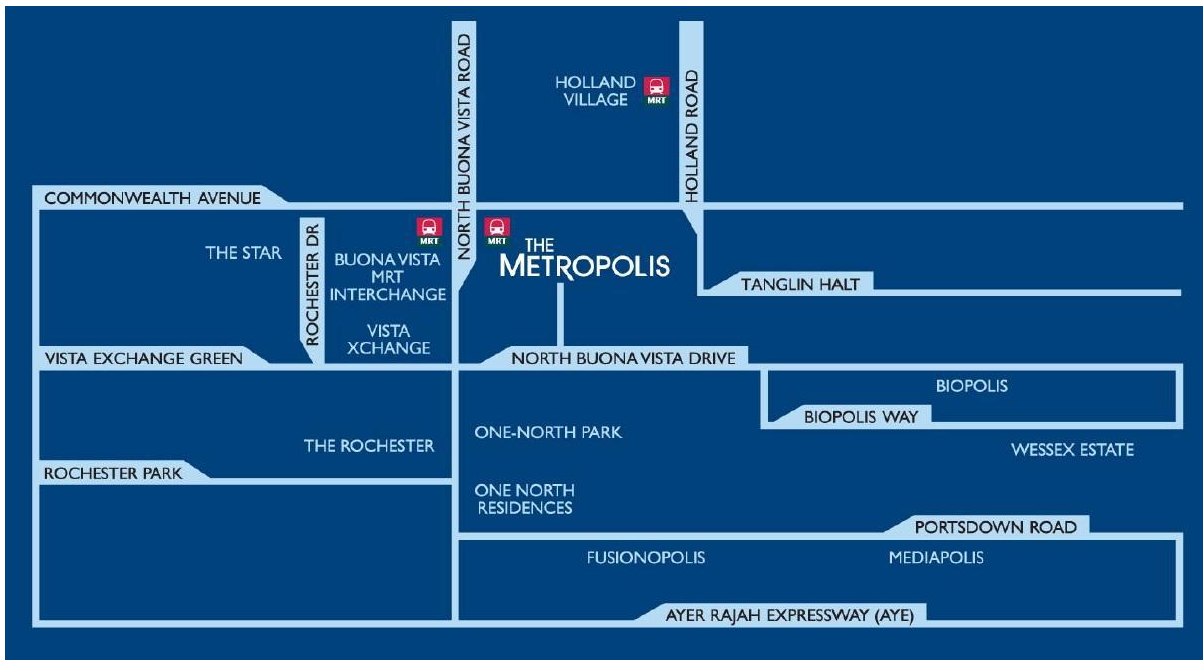

APPENDIX 1: INTERVIEW VENUE

SHELL EASTERN PETROLEUM (PTE) LTD

9 North Buona Vista Drive,
Tower 1 – Level 6 Reception
Singapore 138588

Tel: +65 6384 8000

MAP TO THE METROPOLIS

APPENDIX 2: TRANSPORT GUIDE TO THE METROPOLIS

MRT

The nearest MRT to the Metropolis is the Buona Vista MRT Interchange, which is along both the East-West (Green) Line and the Circle (Orange) Line.

BY BUS

There are also two bus stops that access the Metropolis, as seen below.

Buses Available: From Bus Stop #11369 (Opposite Buona Vista Stn)

Bus Number	To	From
74	BUONA VISTA TER	HOUGANG CTRL INT
91	BUONA VISTA TER	(LOOP)
92	GHIM MOH TER	(LOOP)
95	KENT RIDGE TER	(LOOP)
191	BUONA VISTA TER	(LOOP)
196	BEDOK TEMP INT	CLEMENTI INT
198	BUKIT MERAH INT	BOON LAY INT
200	BUONA VISTA TER	(LOOP)

Buses Available: From Bus Stop #11361 (Opposite Buona Vista Stn)

Bus Number	To	From
74	HOUGANG CTRL INT	BUONA VISTA TER
91	BUONA VISTA TER	(LOOP)
92	GHIM MOH TER	(LOOP)
95	KENT RIDGE TER	(LOOP)
191	BUONA VISTA TER	(LOOP)
196	CLEMENTI INT	BEDOK TEMP INT
198	BOON LAY INT	BUKIT MERAH INT
200	BUONA VISTA TER	(LOOP)