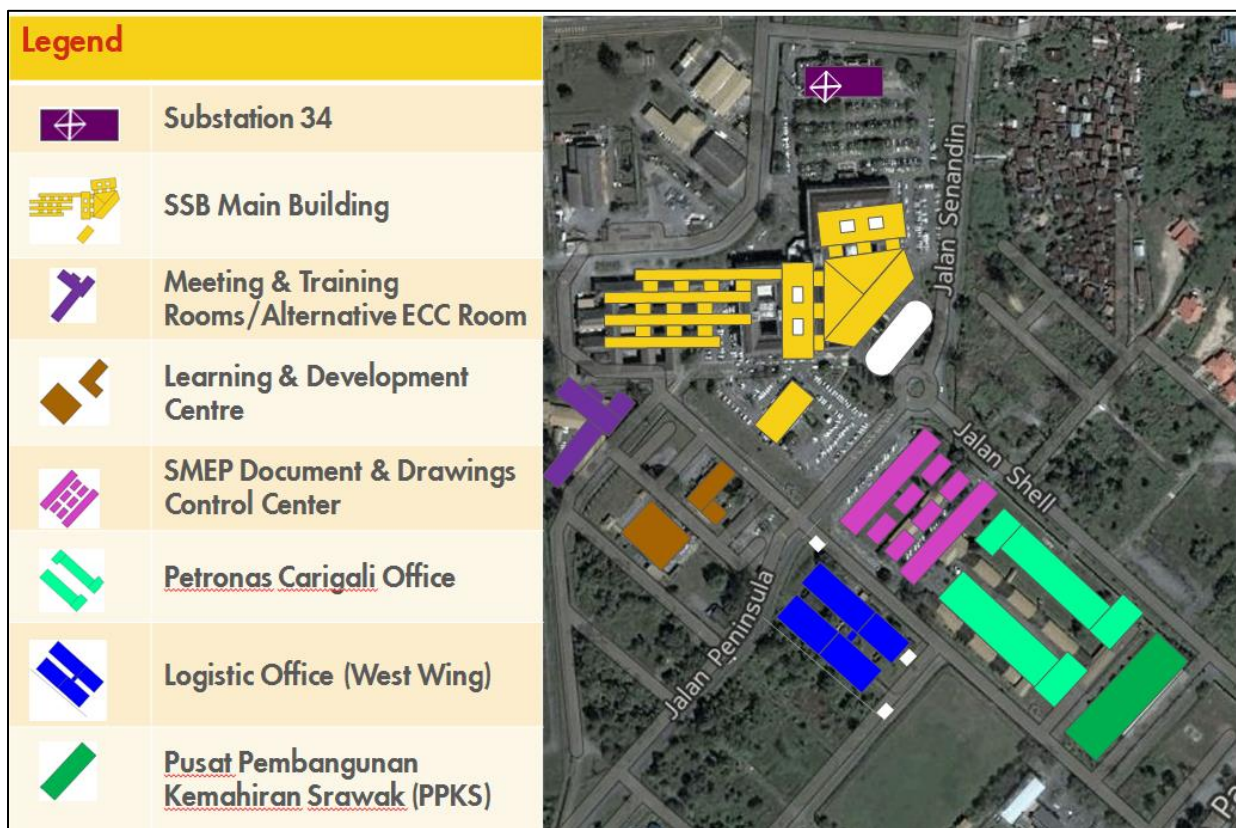

APPENDIX : INTERVIEW VENUE

(Note: Interview will be held at different locations. Please refer to your interview confirmation email for the confirmed venue)

Miri

Sarawak Shell Berhad, Locked Bag No 1, Jalan Pantai, 98100 Lutong, Miri, Sarawak.

Tel: +6085454545

Upon reaching at the office, please register with the reception at the ground floor. The contact person as indicated in the interview confirmation email will escort you to the interview room.